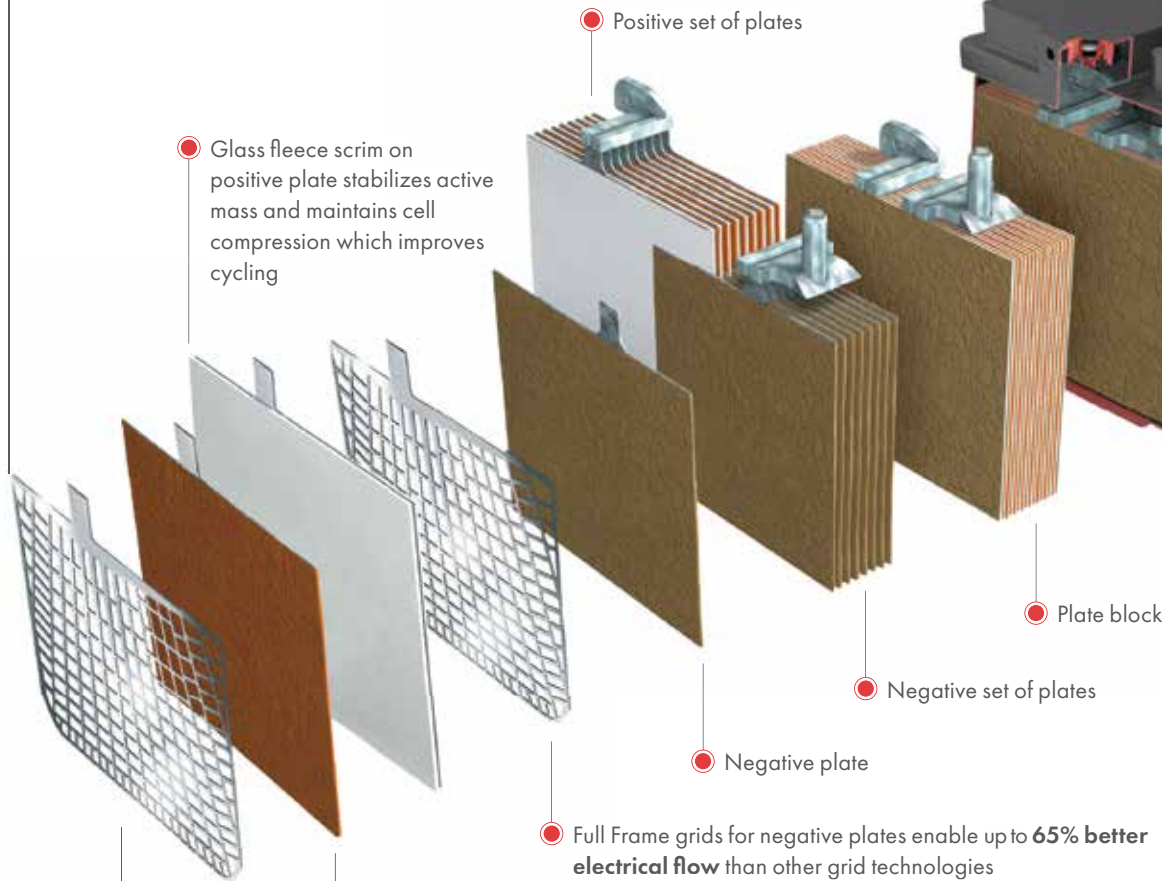

# ACDELCO AGM BATTERY KEY FEATURES

Full Frame stamped grids for positive plates **increases durability by over 65%** and are more corrosion-resistant than other grid designs

Glass fleece scrim on positive plate stabilizes active mass and maintains cell compression which improves cycling

Positive set of plates

Valve-regulated cover design

- Avoids penetration of external oxygen which **reduces oxidation of negative plates** (protects against self-discharge)
- Reduces oxygen escape which **supports oxygen recombination and reduces water consumption**

Reinforced case and enhanced construction material maintains cell-to-cell compression

Negative cell clearance with compression **improves vibration resistance and cyclability**

Electrolyte fully absorbed in glass mat separator (no free acid), **eliminates acid stratification** and **ensures non-spillable design** to increase safety

Full Frame grids for negative plates enable up to **65% better electrical flow** than other grid technologies

Thicker positive plates and higher paste density to **improve cyclability**

Optimized positive grid strip for **better corrosion resistance**